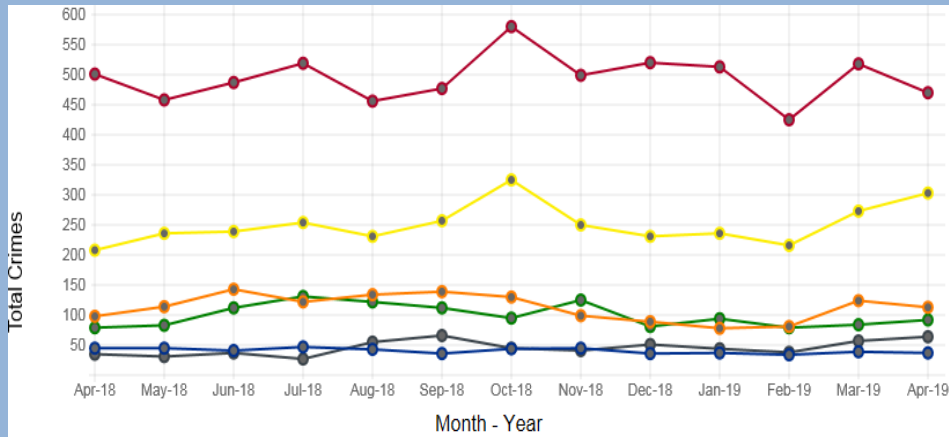

# Crime and ASB: May 2019

**M1**

- Ayresome
- Central
- Linthorpe
- Newport
- North Ormesby
- Park

**M2**

- Acklam
- Berwick Hills and Pallister
- Brambles and Thorntree
- Coulby Newham
- Hemlington
- Kader
- Ladgate
- Longlands and Beechwood
- Marlon East
- Marlon West
- Nunthorpe
- Park End and Beckfield
- Stainton and Thornton
- Trimdon