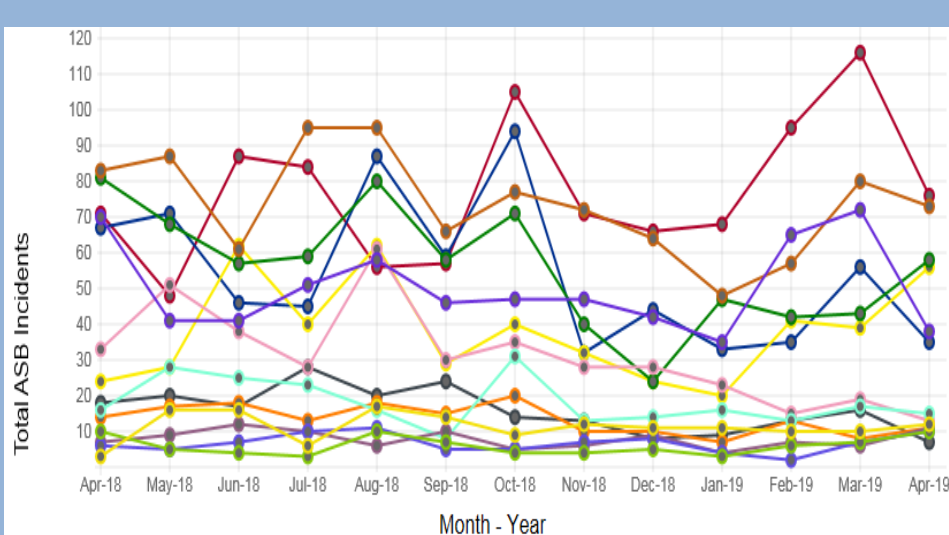

Crime and ASB: May 2019

M1

- Ayresome
- Central
- Linthorpe
- Newport
- North Ormesby
- Park

M2

- Acklam
- Berwick Hills and Pallister
- Brambles and Thorntree
- Coulby Newham
- Hemlington
- Kader
- Ladgate
- Longlands and Beechwood
- Marlon East
- Marlon West
- Nunthorpe
- Park End and Beckfield
- Stainton and Thornton
- Trimdon