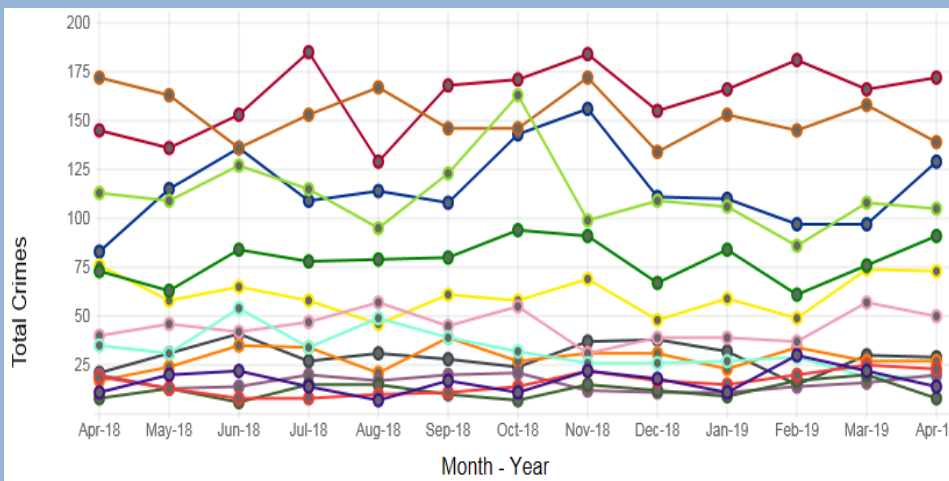

# Crime and ASB: May 2019

**M1**

- Ayresome
- Central
- Linthorpe
- Newport
- North Ormesby
- Park

**M2**

- Acklam
- Berwick Hills and Pallister
- Brambles and Thorntree
- Coulby Newham
- Hemlington
- Kader
- Ladgate
- Longlands and Beechwood
- Marlon East
- Marlon West
- Nunthorpe
- Park End and Beckfield
- Stainton and Thornton
- Trimdon