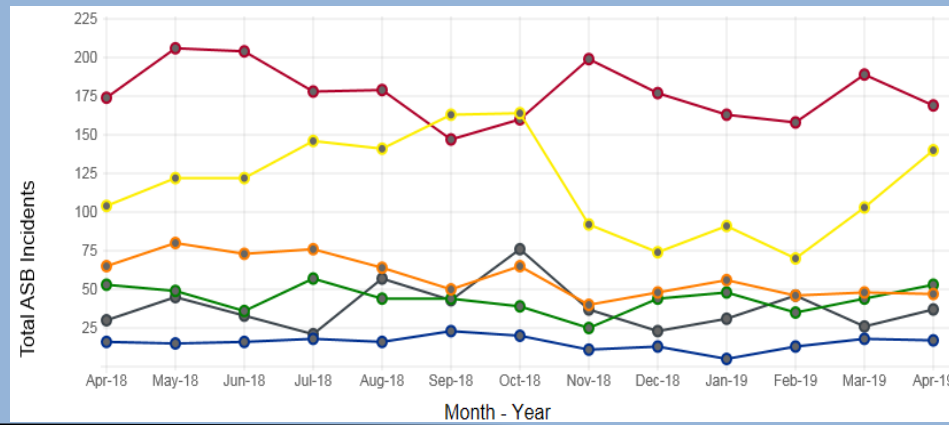

Crime and ASB: May 2019

M1

- Ayresome
- Central
- Linthorpe
- Newport
- North Ormesby
- Park

M2

- Acklam
- Berwick Hills and Pallister
- Brambles and Thorntree
- Coulby Newham
- Hemlington
- Kader
- Ladgate
- Longlands and Beechwood
- Marlon East
- Marlon West
- Nunthorpe
- Park End and Beckfield
- Stainton and Thornton
- Trimdon