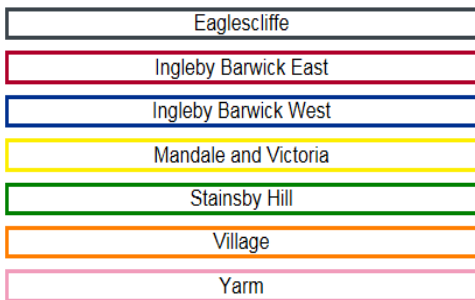

Neighbourhood Policing

Thornaby Newsletter - December 2018

Performance

Thornaby area covers the wards of Eaglescliffe, Ingleby Barwick East, Ingleby Barwick West, Mandale and Victoria, Stainsby Hill, Village and Yarm.

Sector areas of focus

The current areas of focus for this area are;

Mandale & Victoria Ward – ASB and Burglaries.

News

PCSO Mottram and Kelly from our crime prevention team took part in the big get together at Egglecliffe community centre giving advice on how to stay safe during the winter months.