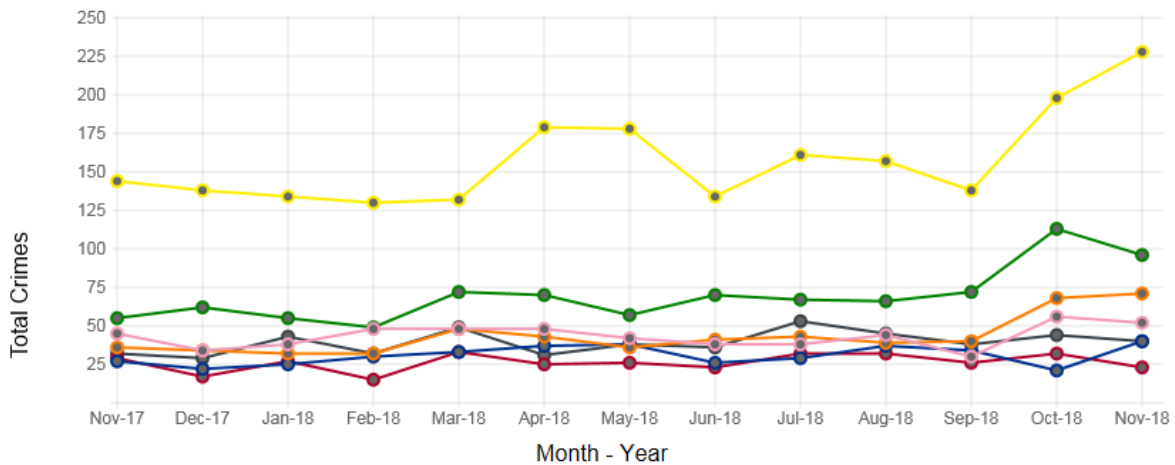

Neighbourhood Policing

Thornaby Newsletter - December 2018

Performance

Thornaby area covers the wards of Eaglescliffe, Ingleby Barwick East, Ingleby Barwick West, Mandale and Victoria, Stainsby Hill, Village and Yarm.

Sector areas of focus

The current areas of focus for this area are;

Mandale & Victoria Ward – ASB and Burglaries.

News

PCSO Mottram and Kelly from our crime prevention team took part in the big get together at Egglecliffe community centre giving advice on how to stay safe during the winter months.