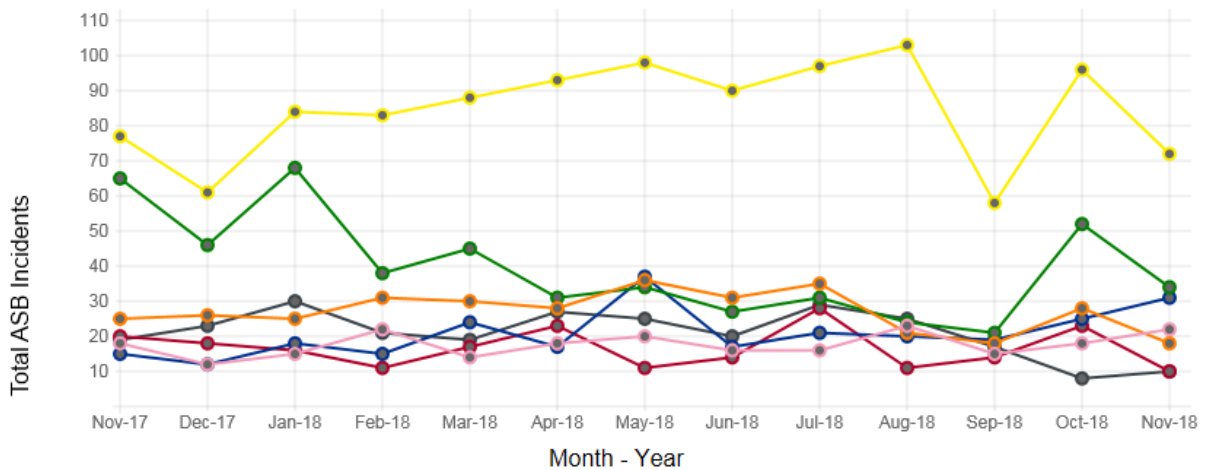

Neighbourhood Policing

Thornaby Newsletter - December 2018

Performance

Thornaby area covers the wards of Eaglescliffe, Ingleby Barwick East, Ingleby Barwick West, Mandale and Victoria, Stainsby Hill, Village and Yarm.

Sector areas of focus

The current areas of focus for this area are;

Mandale & Victoria Ward – ASB and Burglaries.

News

PCSO Mottram and Kelly from our crime prevention team took part in the big get together at Egglecliffe community centre giving advice on how to stay safe during the winter months.